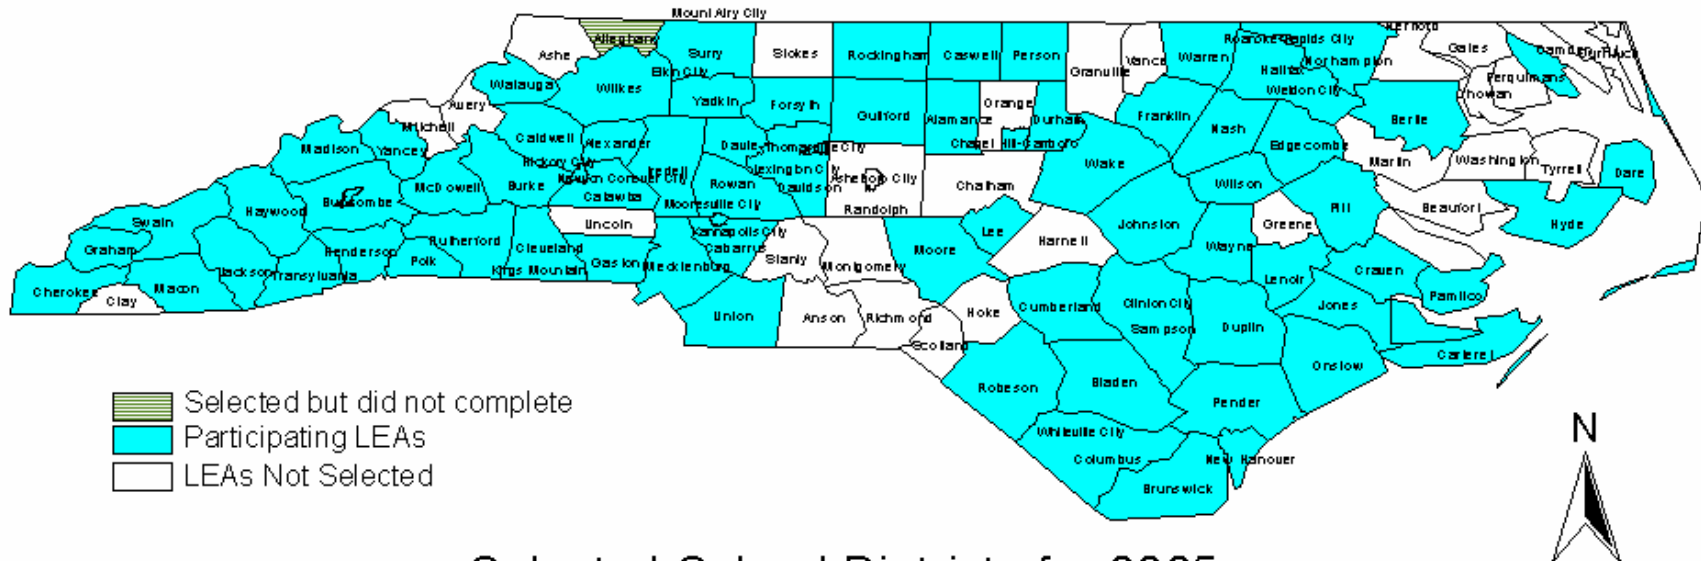

# Participating School Districts (LEAs) 2005 NC Youth Tobacco Survey

98.8% of selected School Districts across the state participated and completed NC 2005 YTS