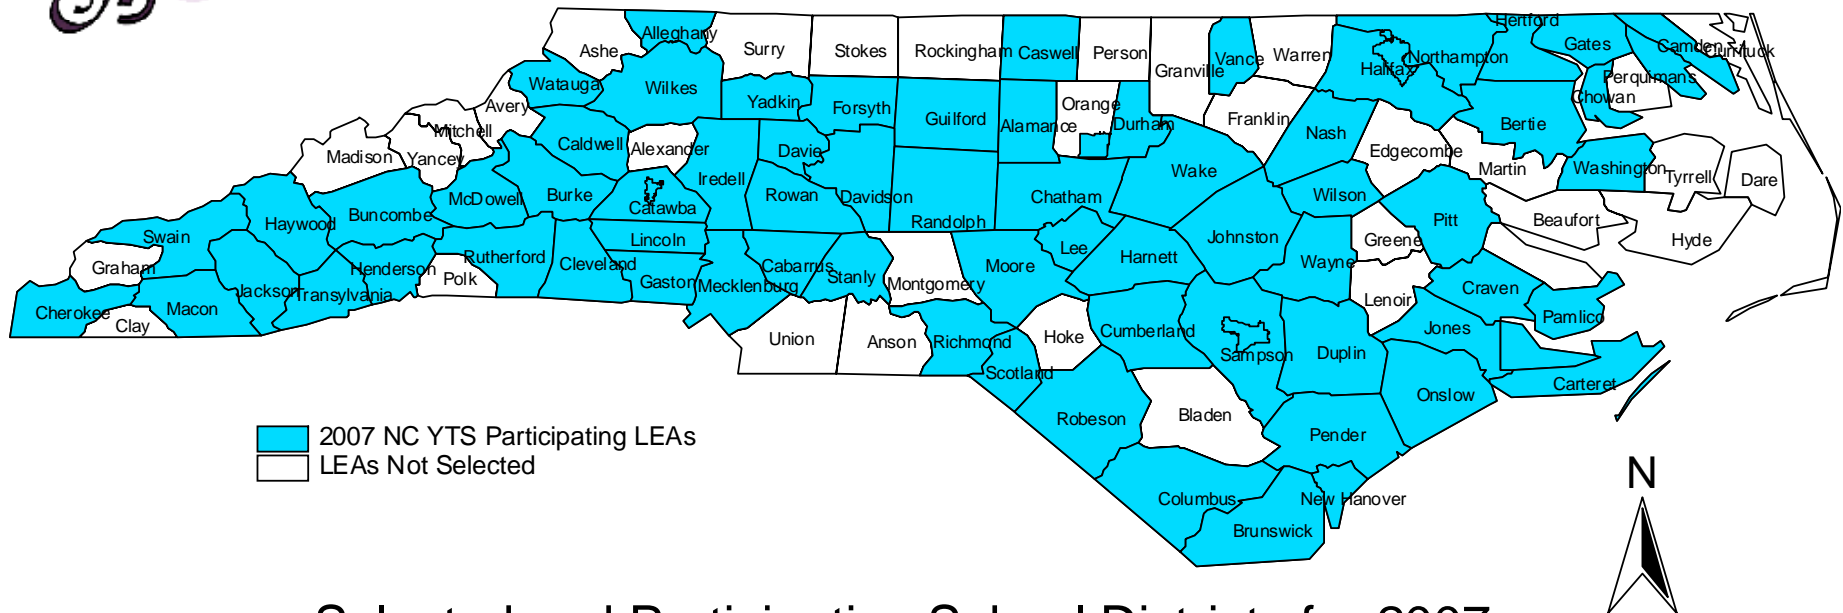

Participating School Districts (LEAs) 2007 NC Youth Tobacco Survey

100% of selected School Districts across the state agreed to participate in 2007

Selected and Participating School Districts for 2007

- | | | | | |
|------------------------------|-------------------------------|--------------------------------|-----------------------------|-----------------------------|
| Alamance-Burlington Schools | Charlotte-Mecklenberg Schools | Guilford County Schools | Moore County Schools | Sampson County Schools |
| Alleghany County Schools | Chatham County Schools | Halifax County Schools | Nash-Rocky Mount Schools | Scotland County Schools |
| Arapahoe Charter School | Cherokee County Schools | Harnett County Schools | New Hanover County Schools | Stanley County Schools |
| Bertie County Schools | Cleveland County Schools | Haywood County Schools | Newton-Conover City Schools | Swain County Schools |
| Brunswick County Schools | Clinton County Schools | Henderson County Schools | Northampton County Schools | Transylvania County Schools |
| Buncombe County Schools | Columbus County Schools | Hertford County Schools | Onslow County Schools | Vance County Schools |
| Burke County Schools | Craven County Schools | Imani Institute Charter School | Pasquotank County Schools | Wake County Schools |
| Cabarrus County Schools | Cumberland County Schools | Iredell-Statesville Schools | Pender County Schools | Washington County Schools |
| Caldwell County Schools | Davidson County Schools | Jackson County Schools | Pitt County Schools | Watauga County Schools |
| Carteret County Schools | Davie County Schools | Johnston County Schools | Randolph County Schools | Wayne County Schools |
| Camden County Schools | Duplin County Schools | Jones County Schools | Richmond County Schools | Weldon City Schools |
| Carteret County Schools | Durham County Schools | Lee County Schools | Roanoke Rapids City Schools | Whiteville City Schools |
| Caswell County Schools | Edenton-Chowan Schools | Lincoln County Schools | Robeson County Schools | Wilkes County Schools |
| Catawba County Schools | Forsyth County Schools | Macon County Schools | Rowan-Salisbury Schools | Wilson County Schools |
| Chapel Hill-Carrboro Schools | Gaston County Schools | McDowell County Schools | Rutherford County Schools | Yadkin County Schools |